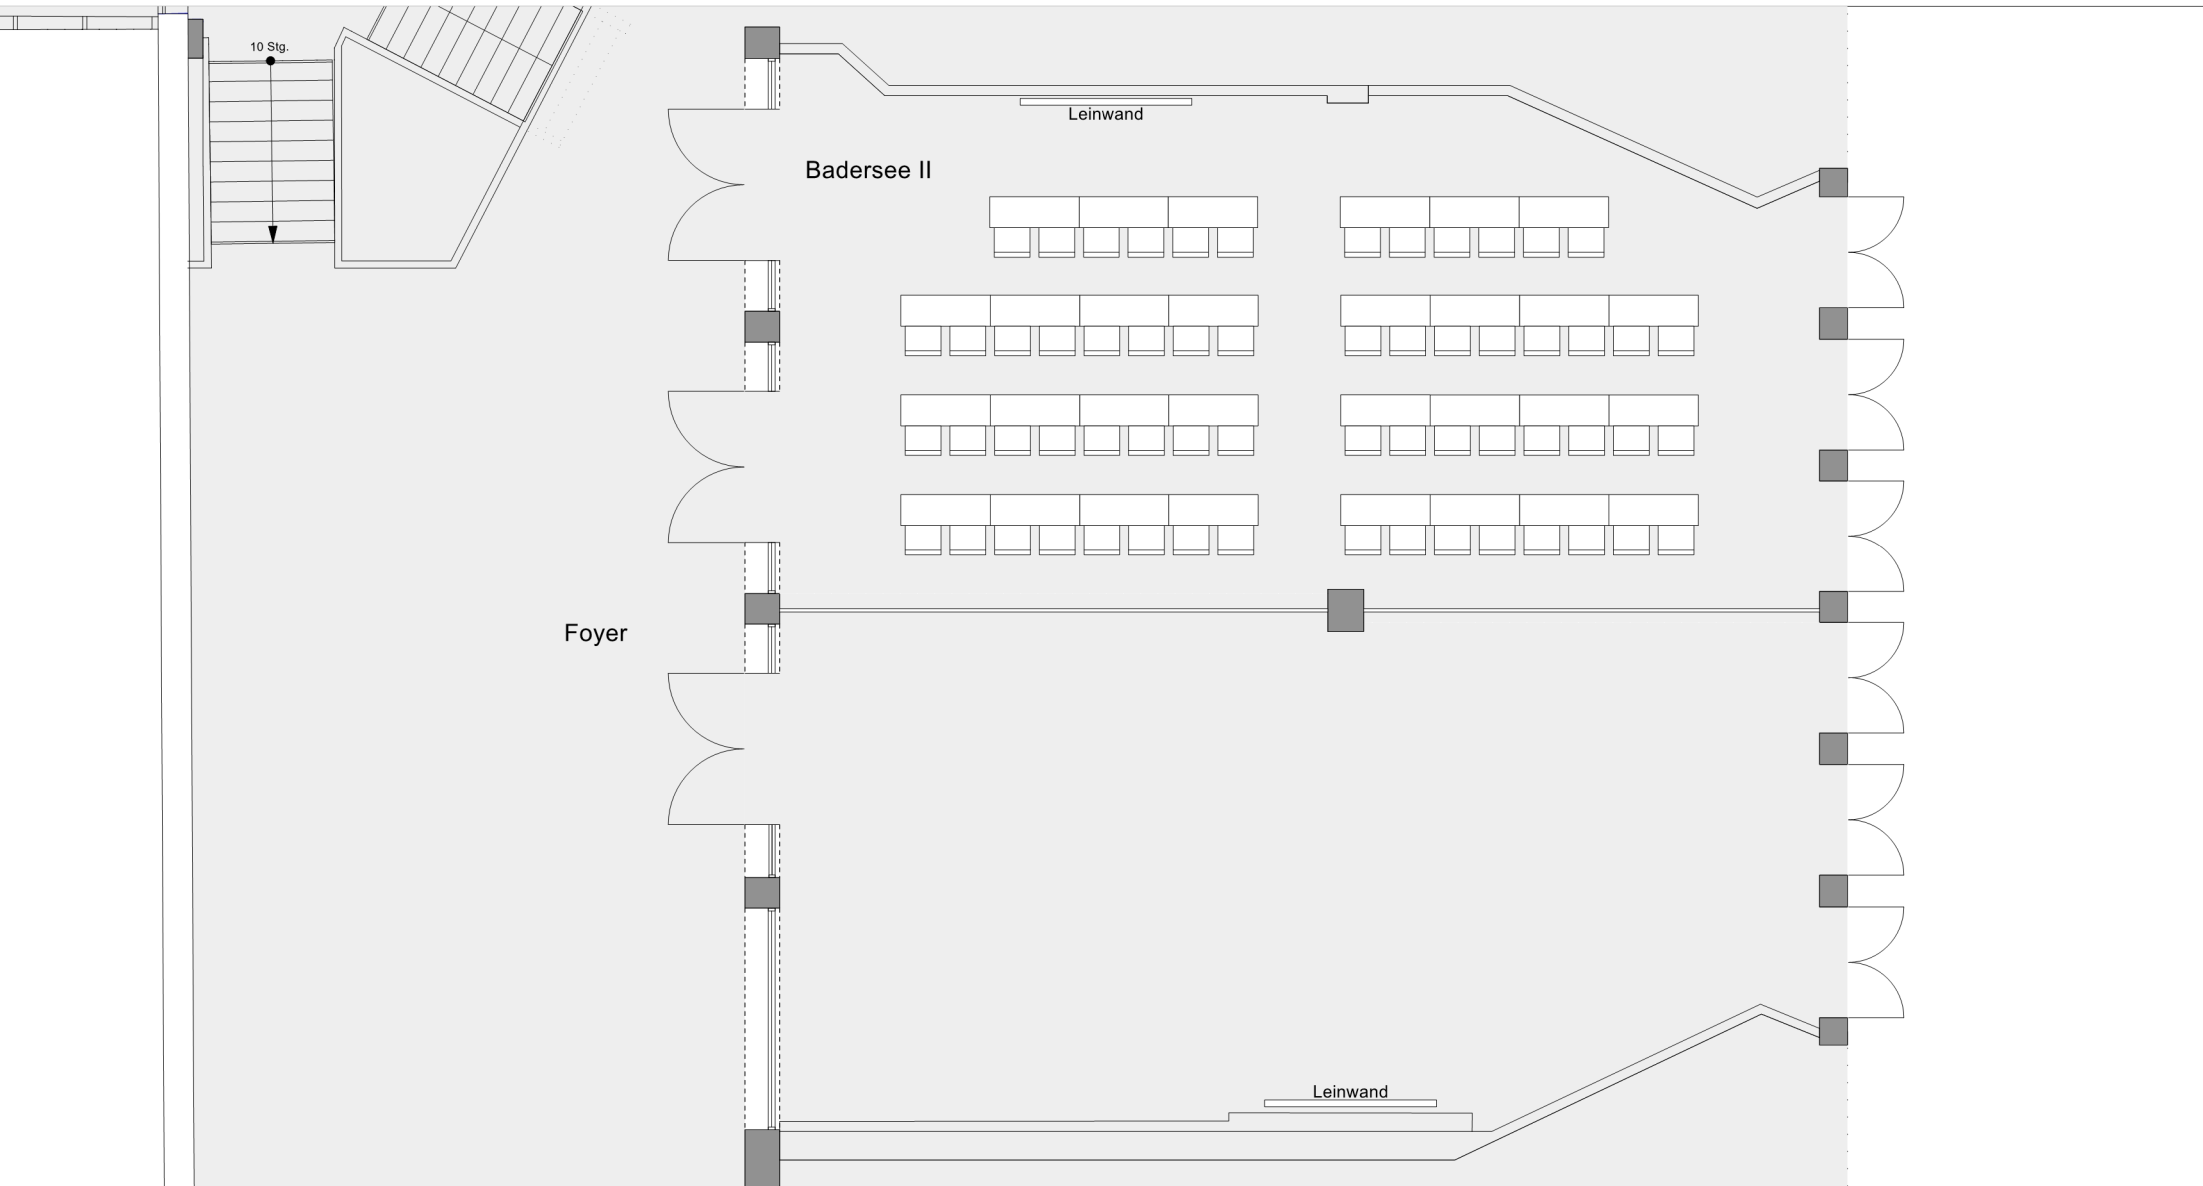

HOTEL AM BADERSEE

ZUGSPITZDORF GRAINAU

Floor:
Seehaus

Room:
Badersee II

Setup:
Parliamentary

Persons:
60 Persons

Dream away, breathe in the atmosphere, be inspired and indulge your senses.
Welcome to Hotel am Badersee.